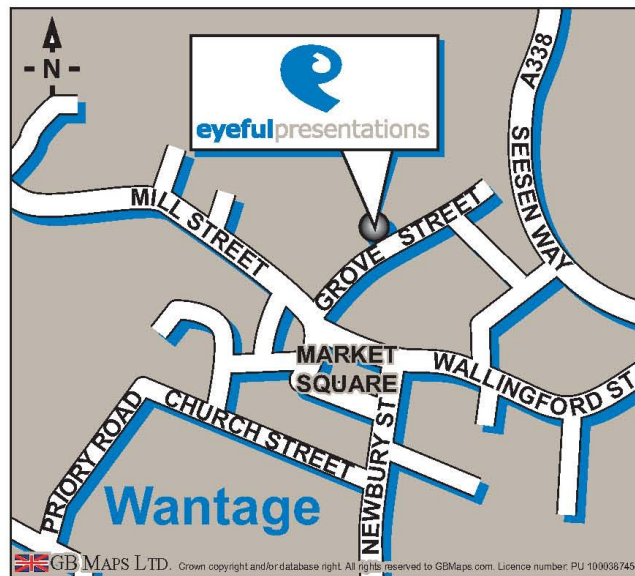

eyefulpresentations

How to get to us

Directions to Wantage studio

Enter Wantage Market Place and follow signs for Public Car Park (Limborough Road)

Walk back into Market Place, turning left into Grove Street (just before HSBC Bank)

We're located at 5A Grove Street

If you have any difficulties, please call us on
01235 770 820