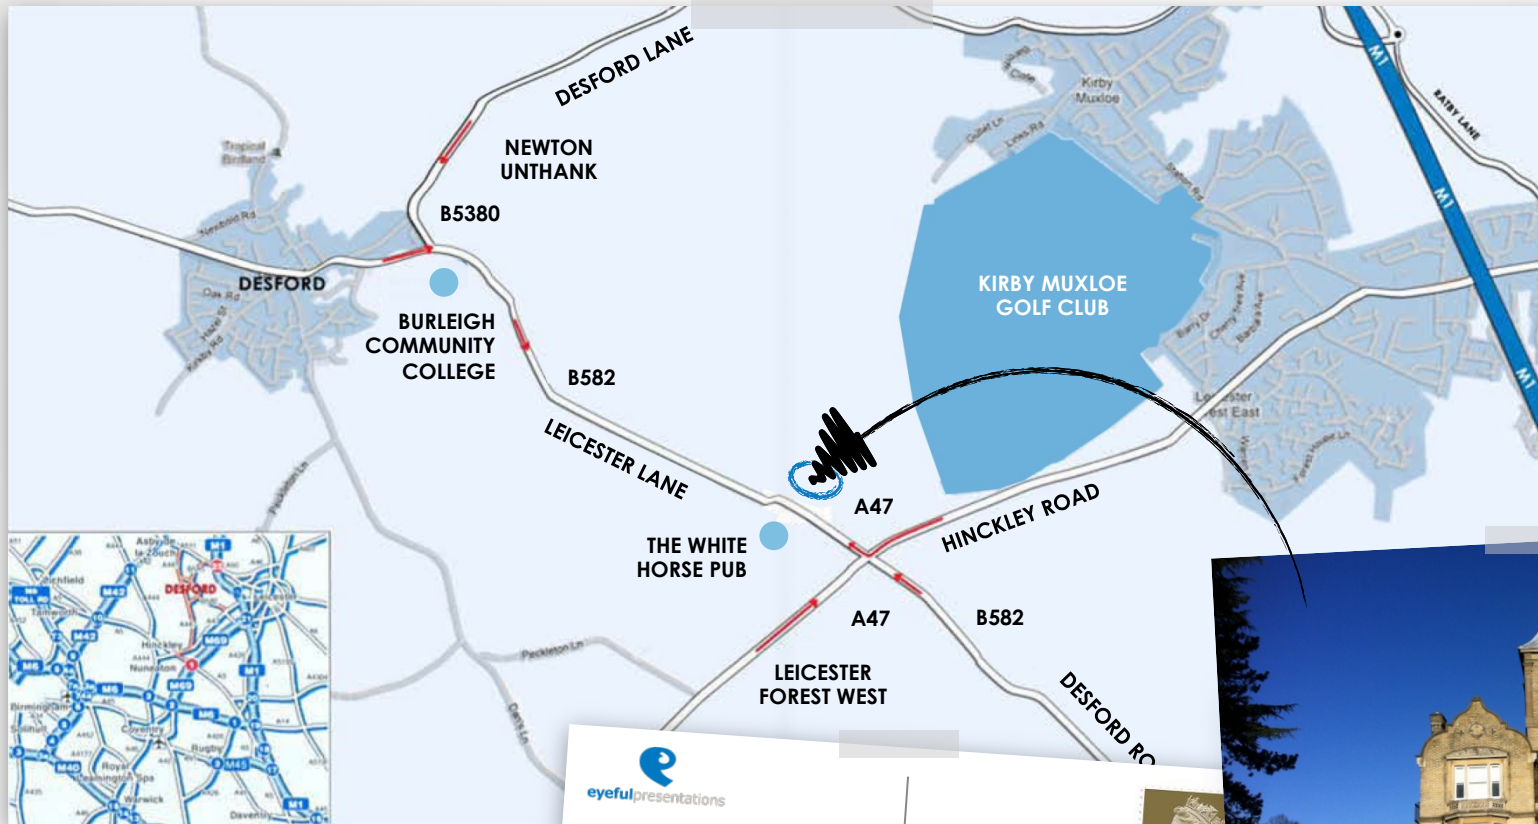

How to find us...

eyefulpresentations

Eyeful Presentations Ltd

Phone:
0845 056 8528

Email:
info@eyefulpresentations.com

Website:
www.eyefulpresentations.co.uk

Desford Hall
Leicester Lane
Desford
Leicestershire
LE9 9W